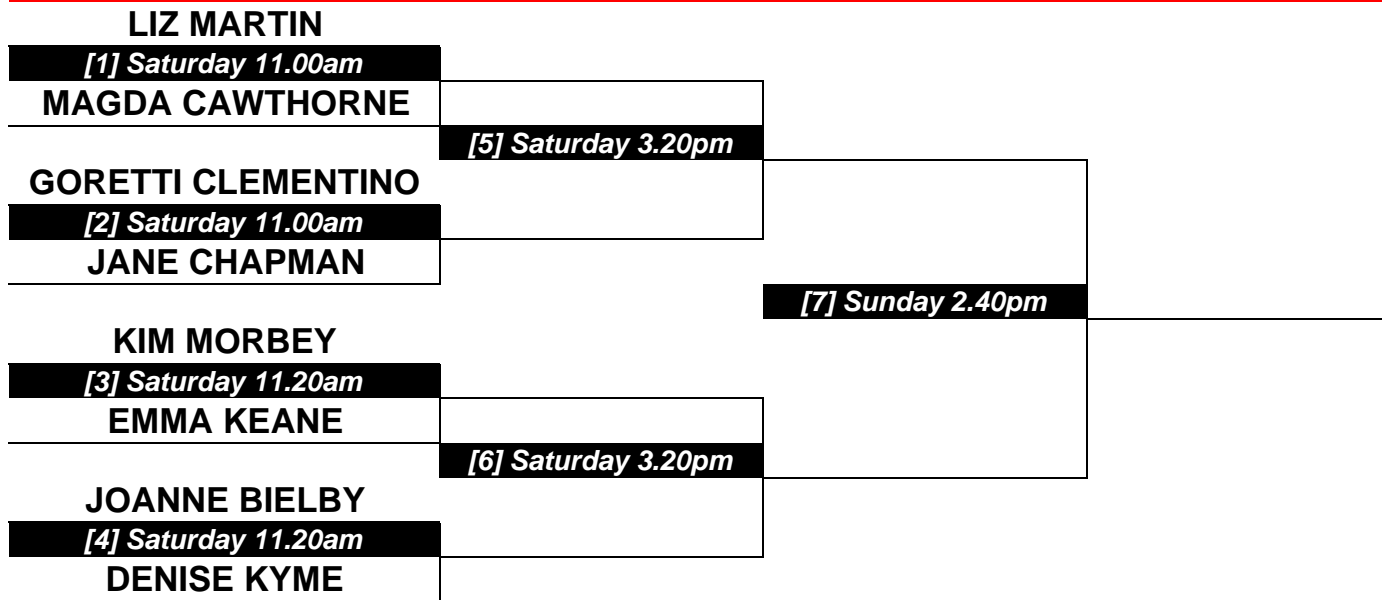

WORLD DISTRIBUTORS BERMUDA TIRE 2011 MEN'S A DIVISION - MAIN DRAW

WORLD DISTRIBUTORS BERMUDA TIRE 2011 LADIES A DIVISION - MAIN DRAW

WORLD DISTRIBUTORS BERMUDA TIRE 2011 MEN'S B DIVISION - MAIN DRAW

WORLD DISTRIBUTORS BERMUDA TIRE 2011 LADIES B DIVISION - MAIN DRAW

BRITNEY WALL		
<i>[13] Saturday 10.20am</i>		
TIYE WILLIAMS		
	<i>[17] Saturday 3.00pm</i>	
EMILY CORBETT		
<i>[14] Saturday 10.20am</i>		
MADELEINE ROSE		
		<i>[19] Sunday 1.20pm</i>
LIZ BROWNE		
<i>[15]</i>	LIZ BROWNE	
BYE		
	<i>[18] Saturday 3.00pm</i>	
OLIVIA LINDSEY		
<i>[16] Saturday 10.40am</i>		
SUSANNA ARMANO		