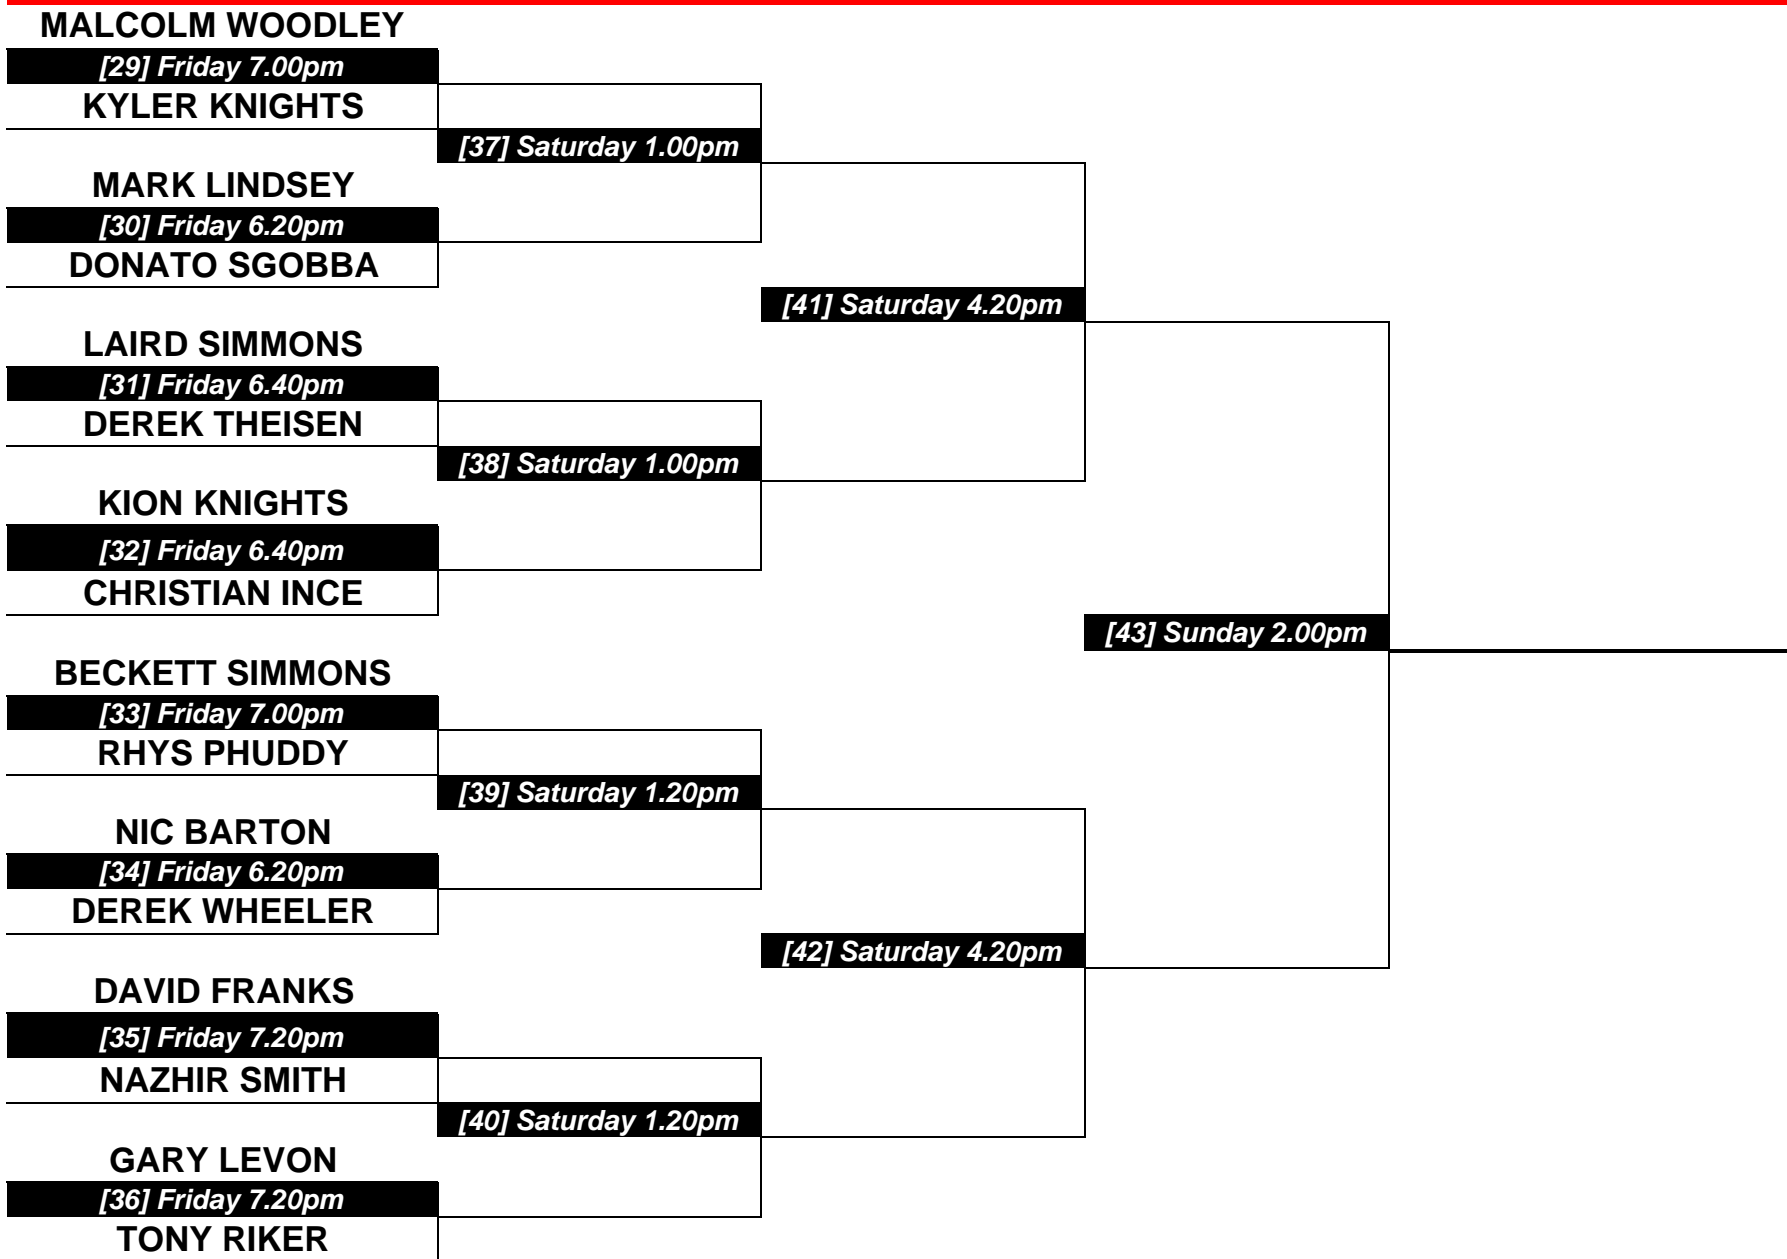

WORLD DISTRIBUTORS BERMUDA TIRE 2011 MEN'S A DIVISION - MAIN DRAW

WORLD DISTRIBUTORS BERMUDA TIRE 2011 LADIES A DIVISION - MAIN DRAW

WORLD DISTRIBUTORS BERMUDA TIRE 2011 MEN'S B DIVISION - MAIN DRAW

WORLD DISTRIBUTORS BERMUDA TIRE 2011 LADIES B DIVISION - MAIN DRAW

BRITNEY WALL		
<i>[13] Saturday 10.20am</i>		
TIYE WILLIAMS		
	<i>[17] Saturday 3.00pm</i>	
EMILY CORBETT		
<i>[14] Saturday 10.20am</i>		
MADELEINE ROSE		
		<i>[19] Sunday 1.20pm</i>
LIZ BROWNE		
<i>[15]</i>	LIZ BROWNE	
BYE		
	<i>[18] Saturday 3.00pm</i>	
OLIVIA LINDSEY		
<i>[16] Saturday 10.40am</i>		
SUSANNA ARMANO		

WORLD DISTRIBUTORS BERMUDA TIRE 2011 JUNIOR DIVISION - MAIN DRAW

DYLAN PRATT			
[1] Friday 3.40pm			
TED CHIARAMONTE			
	[5] Friday 4.40pm		
OSCAR LINDSEY			
[2] Friday 3.40pm			
MAX CHIARAMONTE			
		[7] Sunday 12.00	
ANAYA SMITH			
[3] Friday 4.00pm			
ETHAN FURBERT			
	[6] Friday 4.40pm		
MATTHEW ELLIOTT			
[4] Friday 4.00pm			
DYLAN MULDOON			