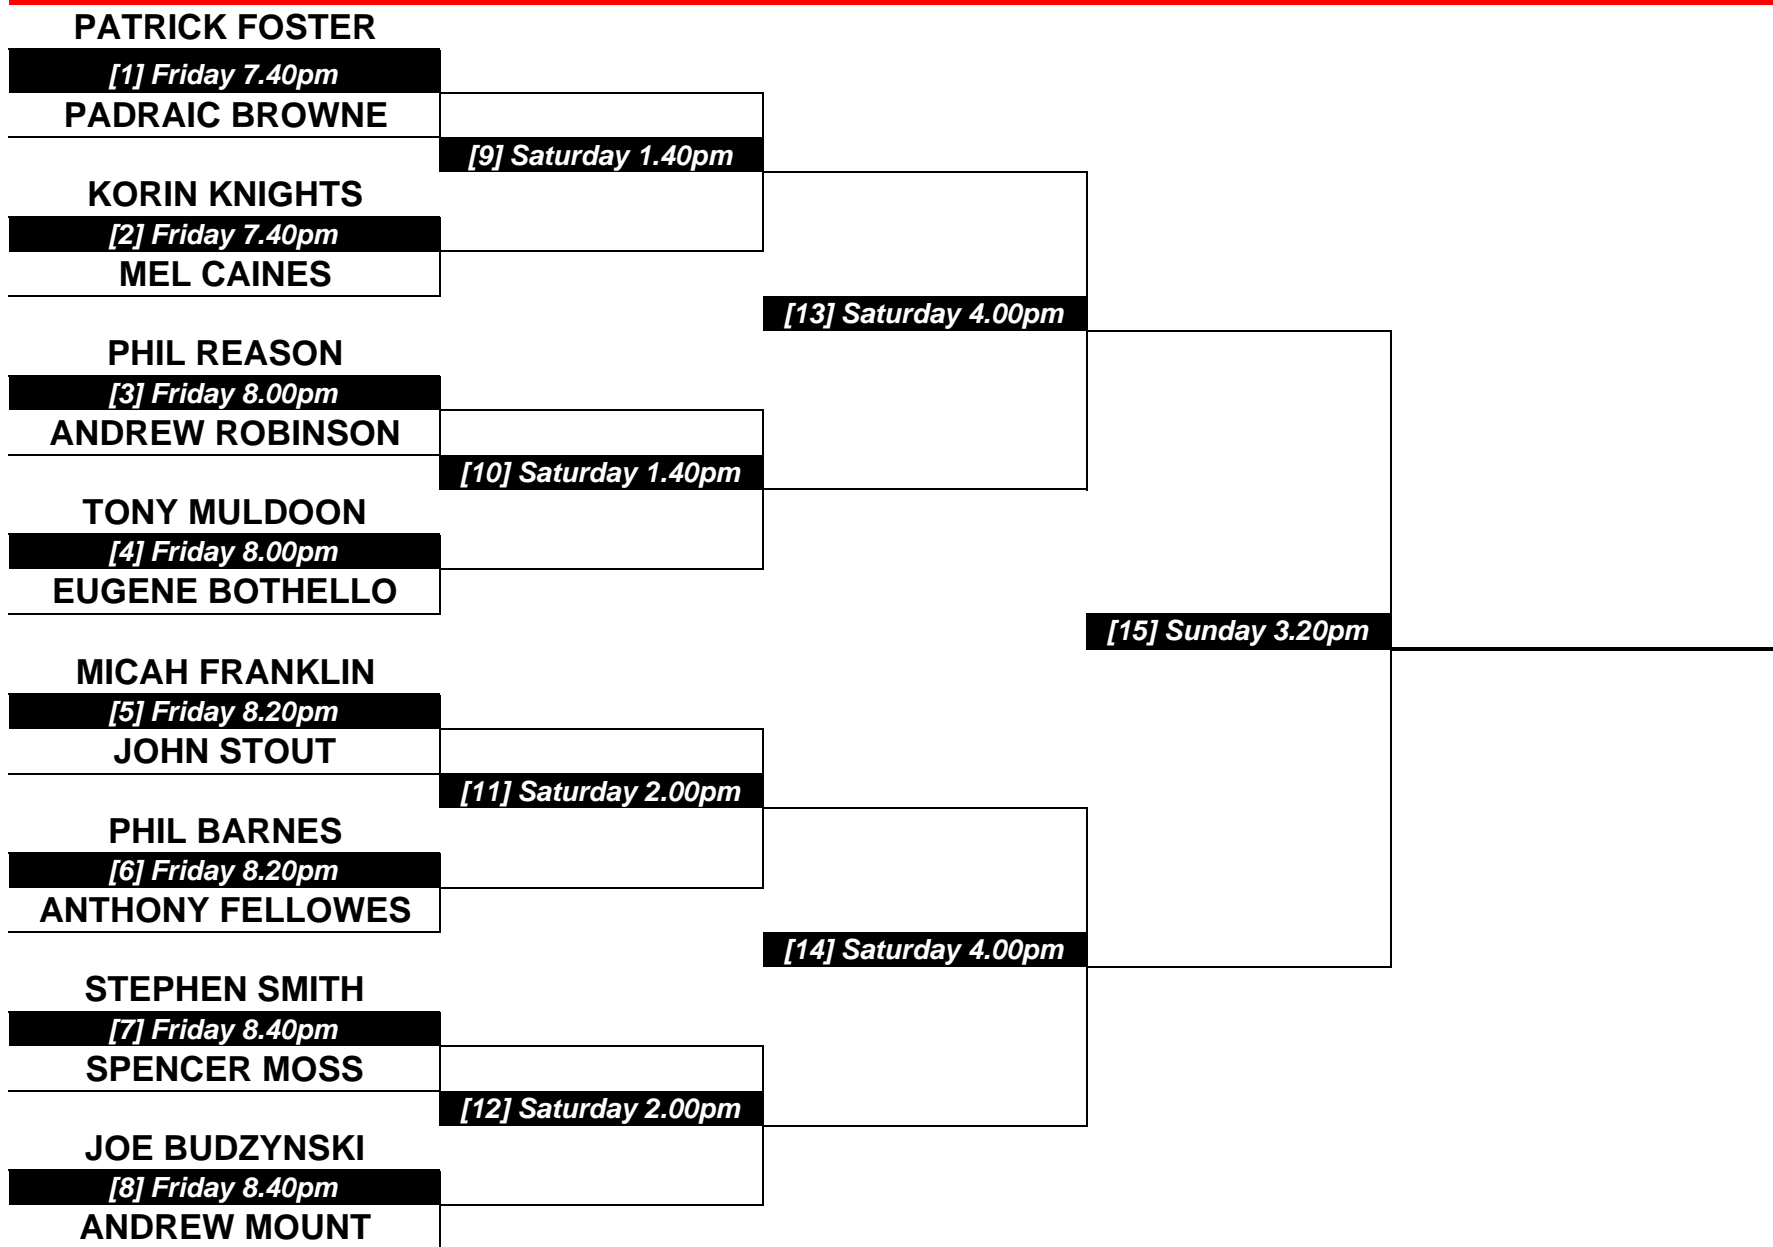

WORLD DISTRIBUTORS BERMUDA TIRE 2011 MEN'S A DIVISION - MAIN DRAW

WORLD DISTRIBUTORS BERMUDA TIRE 2011 LADIES A DIVISION - MAIN DRAW

WORLD DISTRIBUTORS BERMUDA TIRE 2011 MEN'S B DIVISION - MAIN DRAW

WORLD DISTRIBUTORS BERMUDA TIRE 2011 LADIES B DIVISION - MAIN DRAW

BRITNEY WALL		
<i>[13] Saturday 10.20am</i>		
TIYE WILLIAMS		
	<i>[17] Saturday 3.00pm</i>	
EMILY CORBETT		
<i>[14] Saturday 10.20am</i>		
MADELEINE ROSE		
		<i>[19] Sunday 1.20pm</i>
LIZ BROWNE		
<i>[15]</i>	LIZ BROWNE	
BYE		
	<i>[18] Saturday 3.00pm</i>	
OLIVIA LINDSEY		
<i>[16] Saturday 10.40am</i>		
SUSANNA ARMANO		

WORLD DISTRIBUTORS BERMUDA TIRE 2011 JUNIOR DIVISION - MAIN DRAW

DYLAN PRATT			
[1] Friday 3.40pm			
TED CHIARAMONTE			
	[5] Friday 4.40pm		
OSCAR LINDSEY			
[2] Friday 3.40pm			
MAX CHIARAMONTE			
		[7] Sunday 12.00	
ANAYA SMITH			
[3] Friday 4.00pm			
ETHAN FURBERT			
	[6] Friday 4.40pm		
MATTHEW ELLIOTT			
[4] Friday 4.00pm			
DYLAN MULDOON			