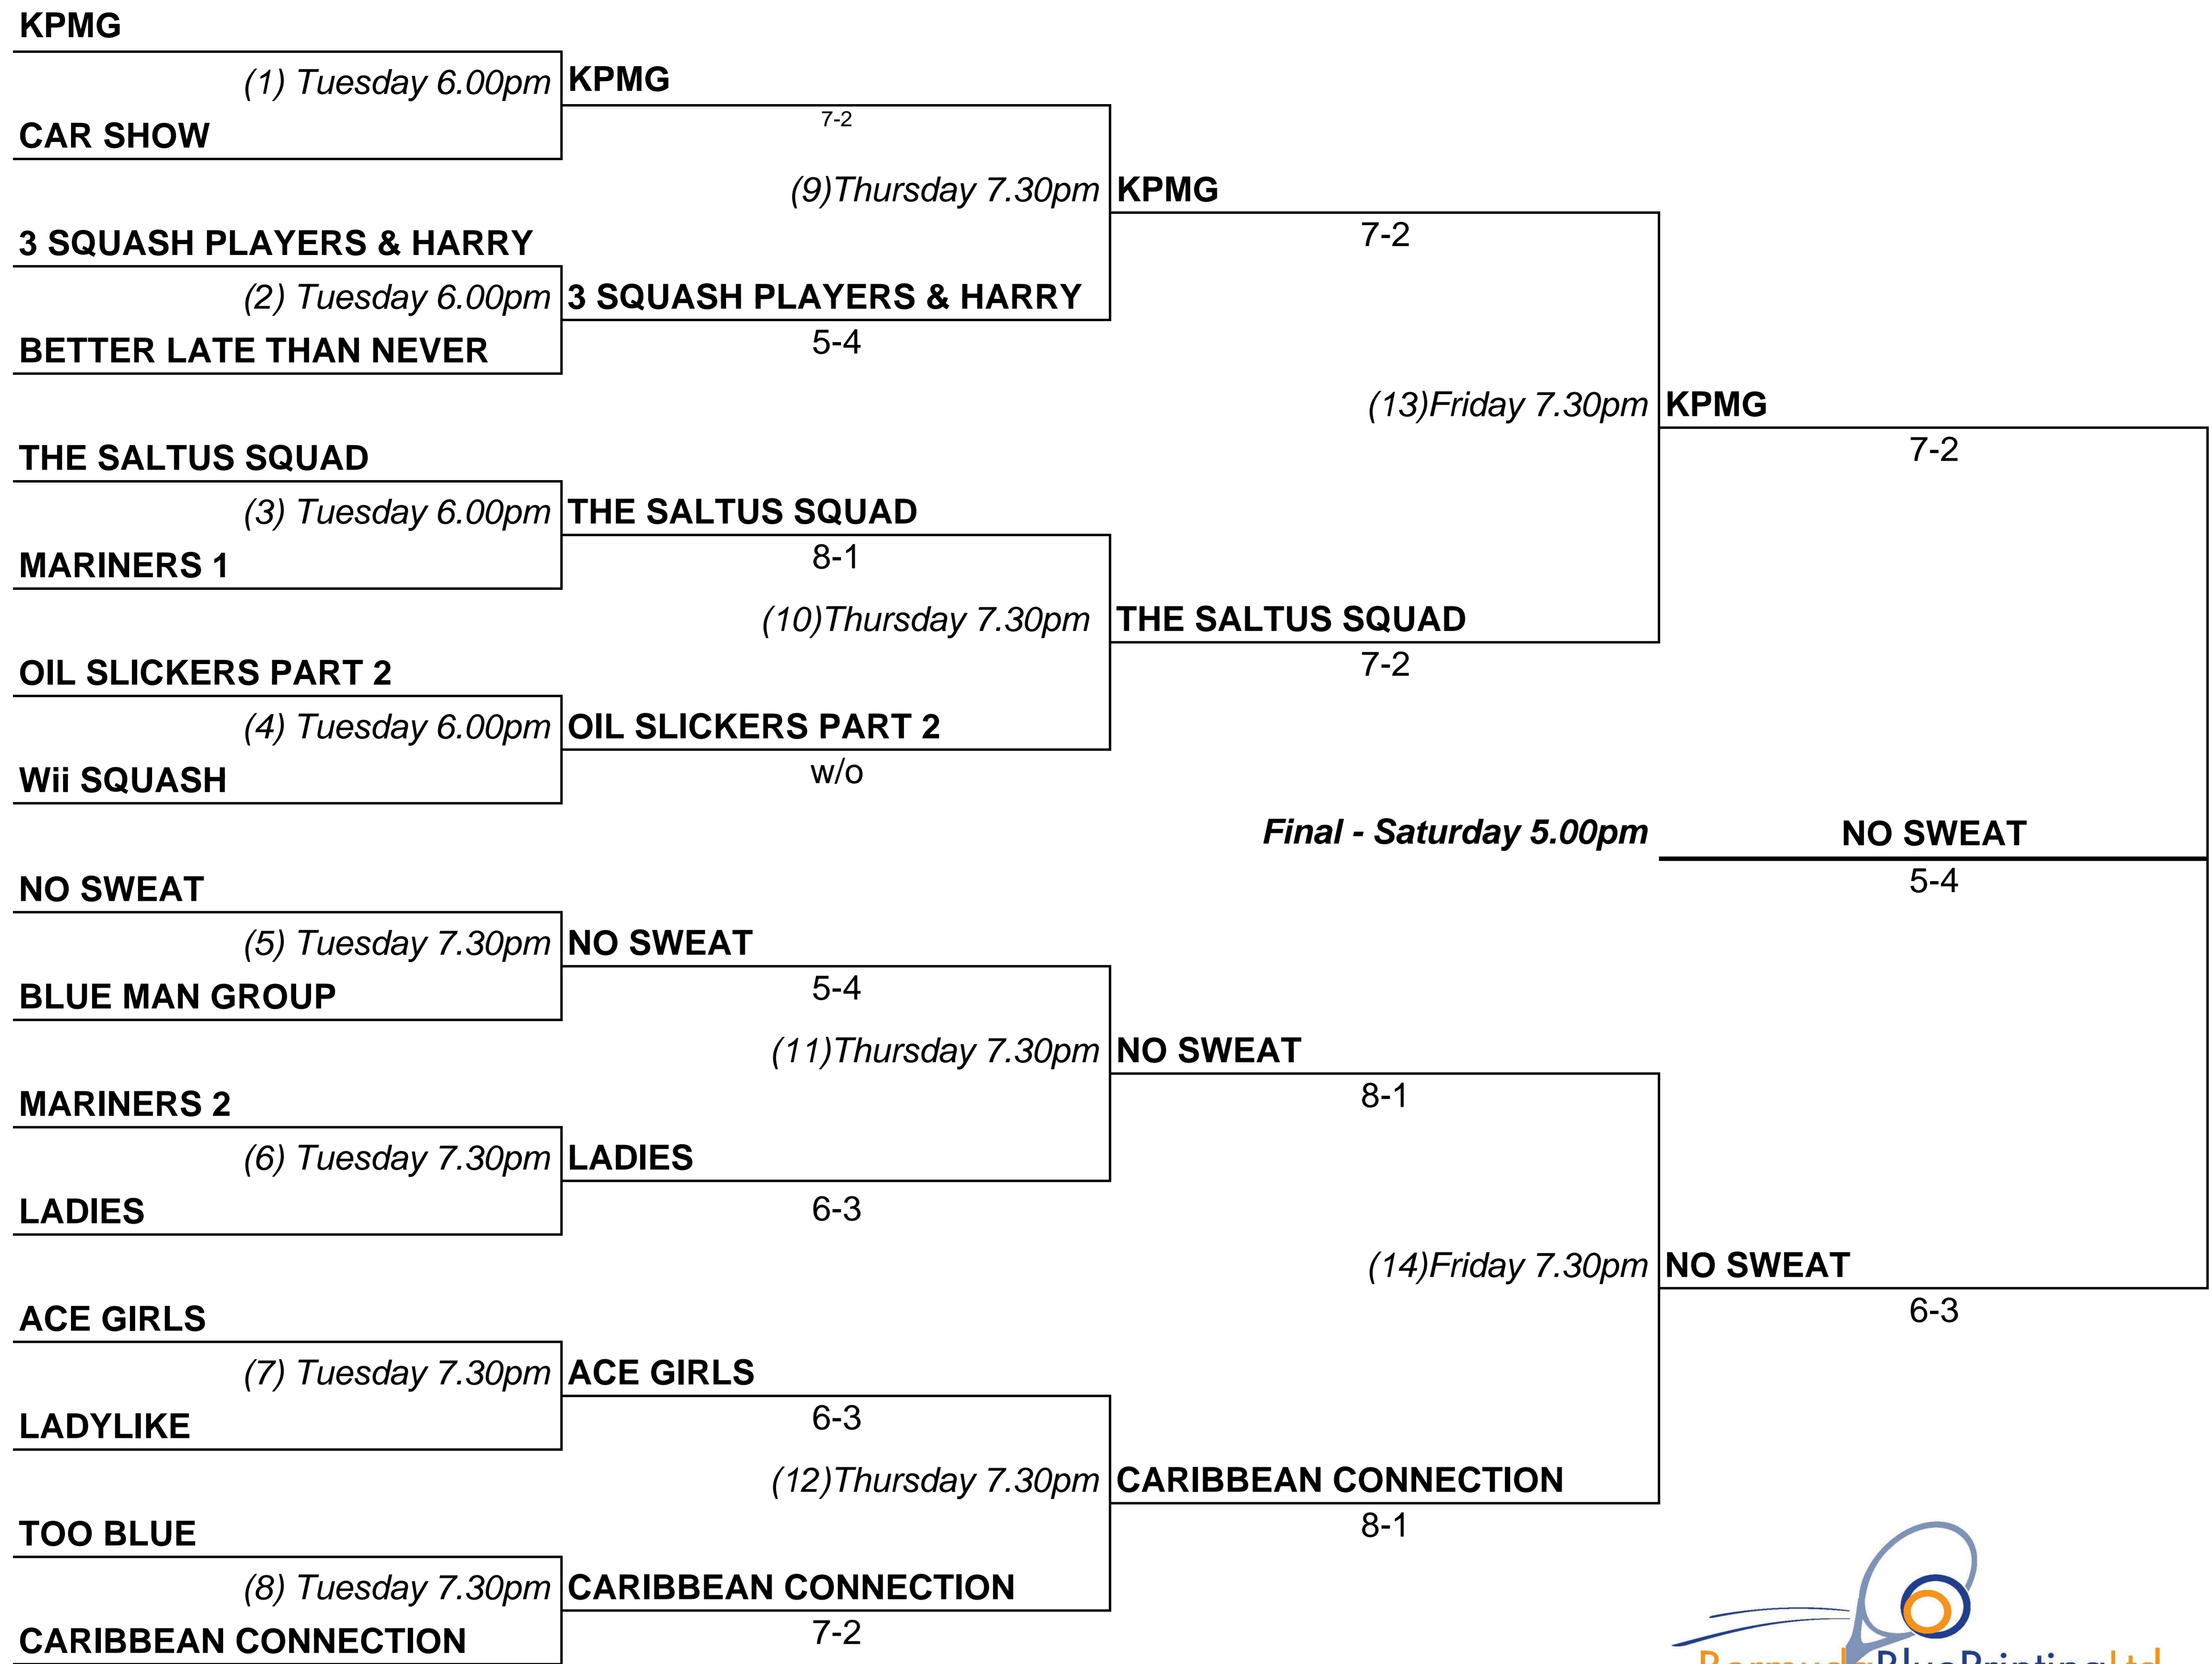

BERMUDA BLUEPRINTING CHAMPIONSHIPS - A DRAW

BERMUDA BLUEPRINTING CHAMPIONSHIPS - A CONSOLATION

BERMUDA BLUEPRINTING CHAMPIONSHIPS - B DRAW

BERMUDA BLUEPRINTING CHAMPIONSHIPS - B CONSOLATION