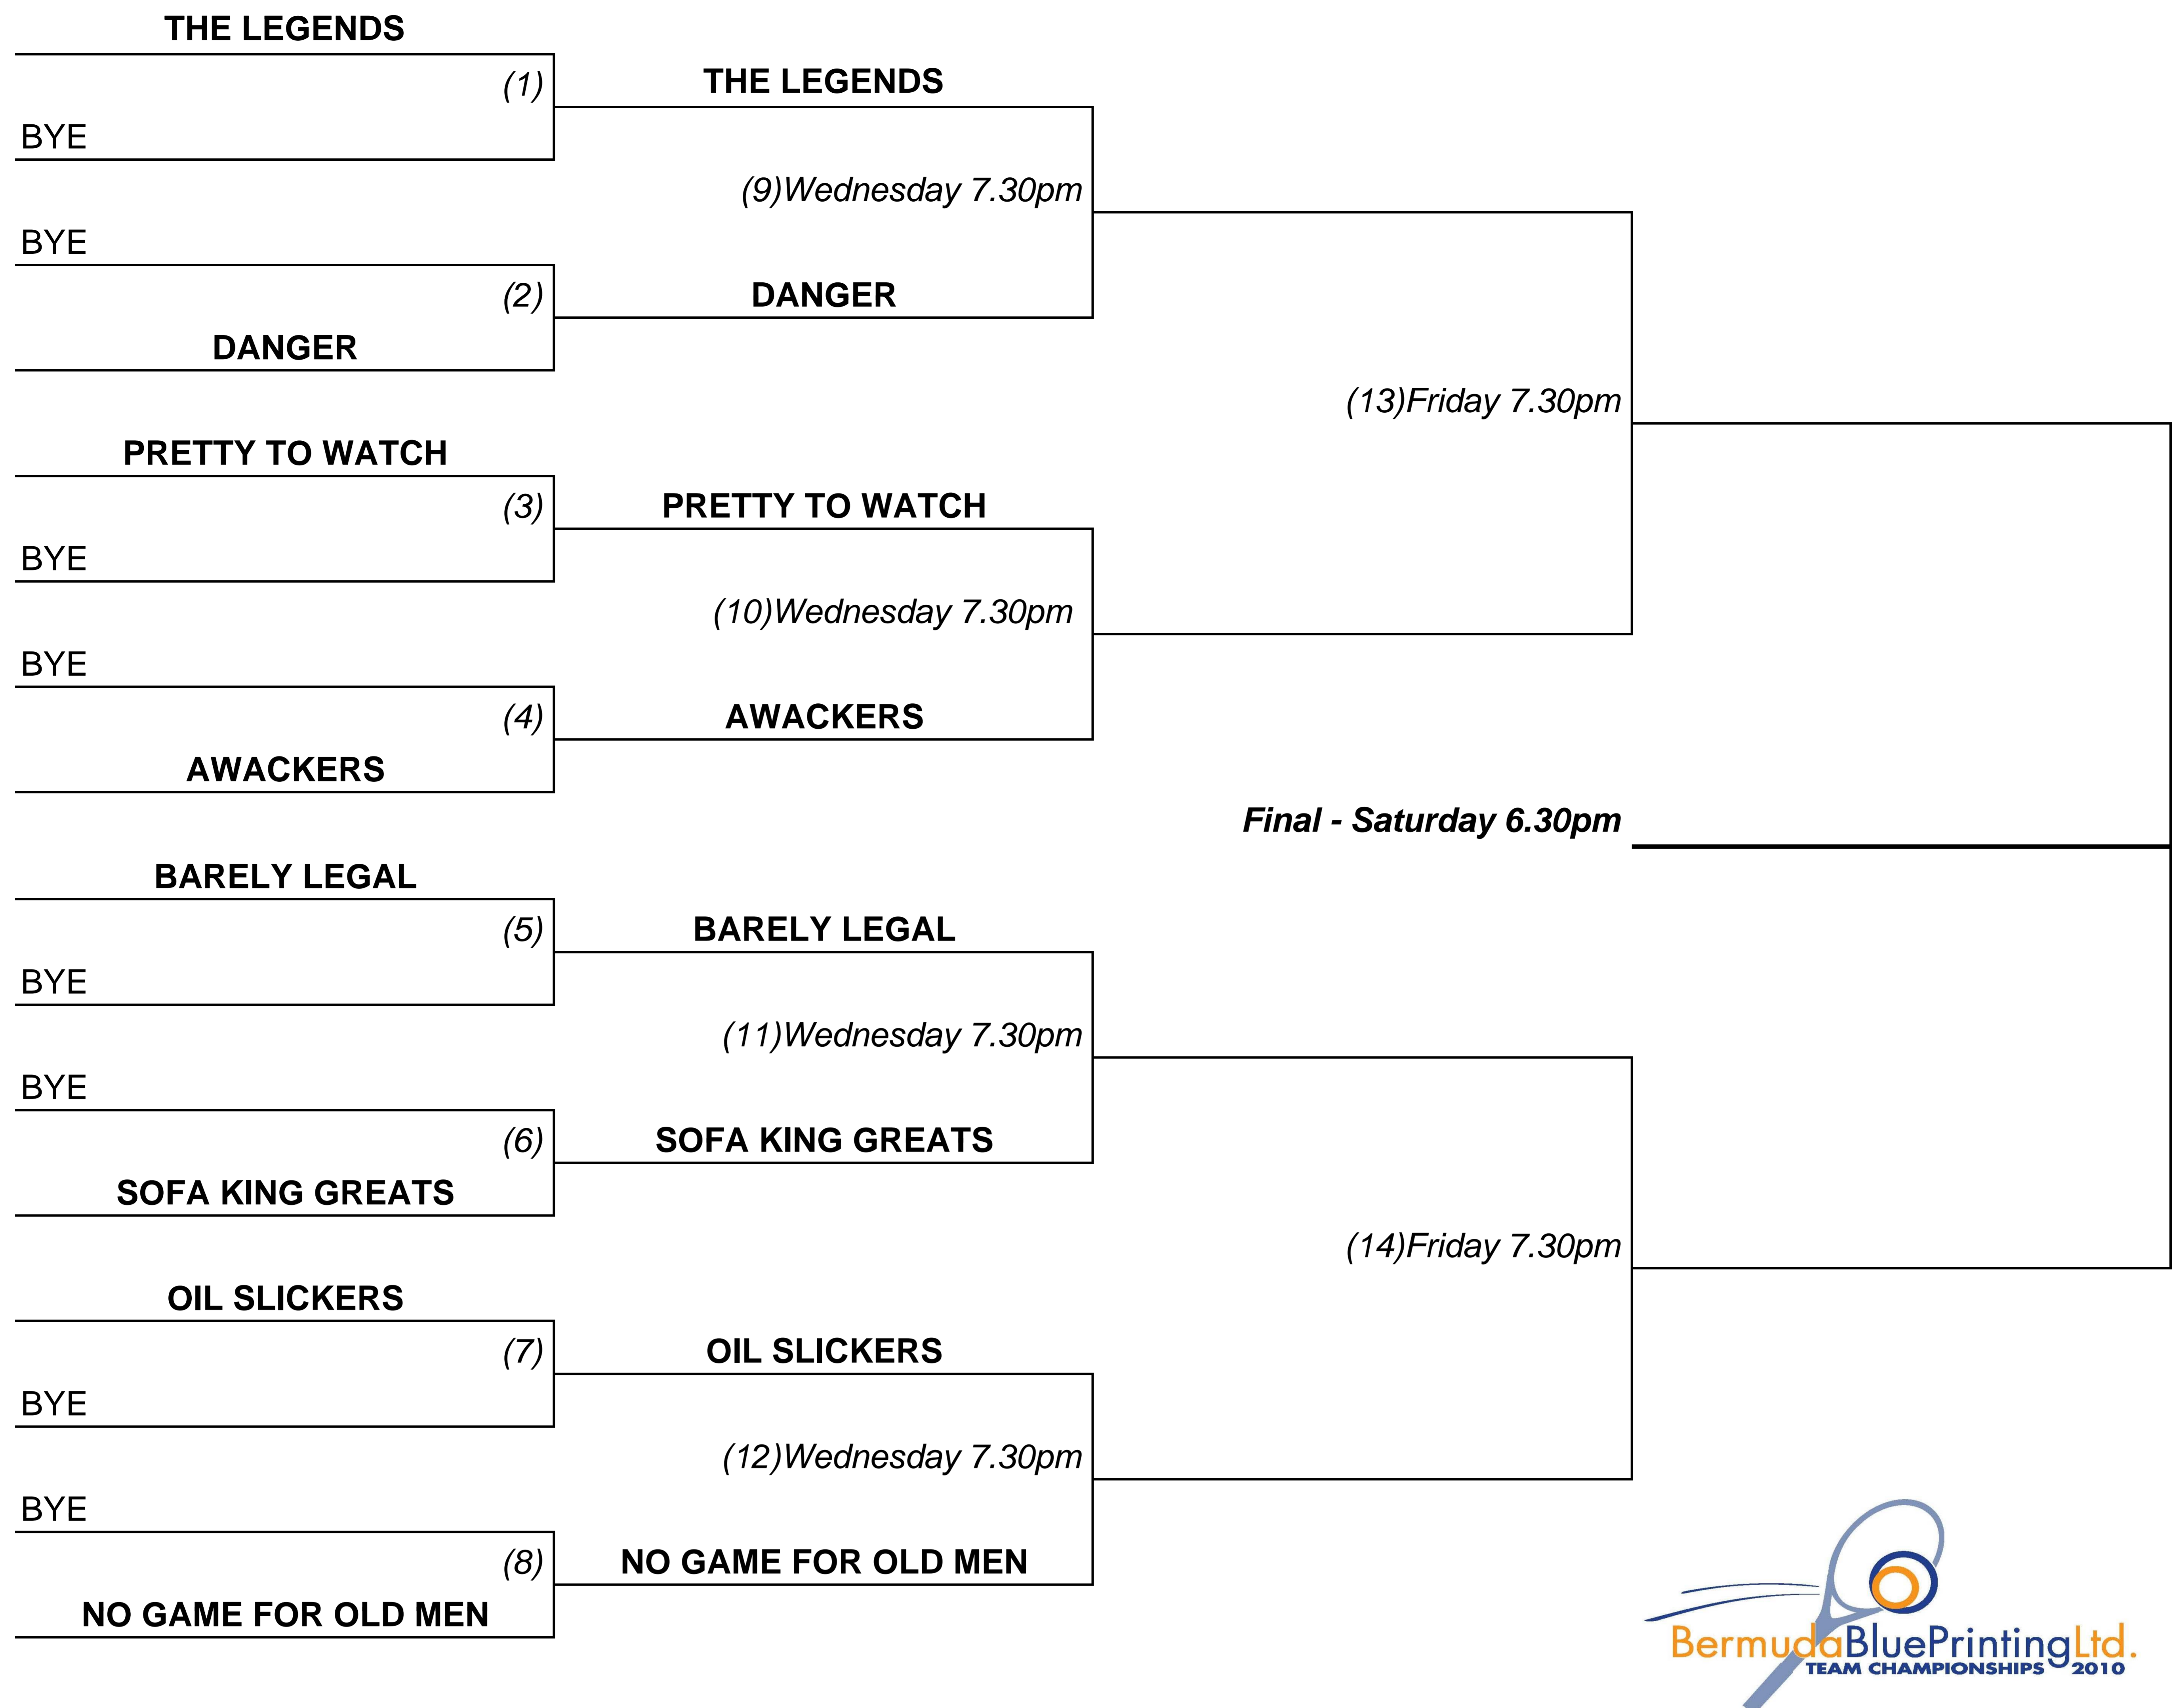

BERMUDA BLUEPRINTING CHAMPIONSHIPS - A DRAW