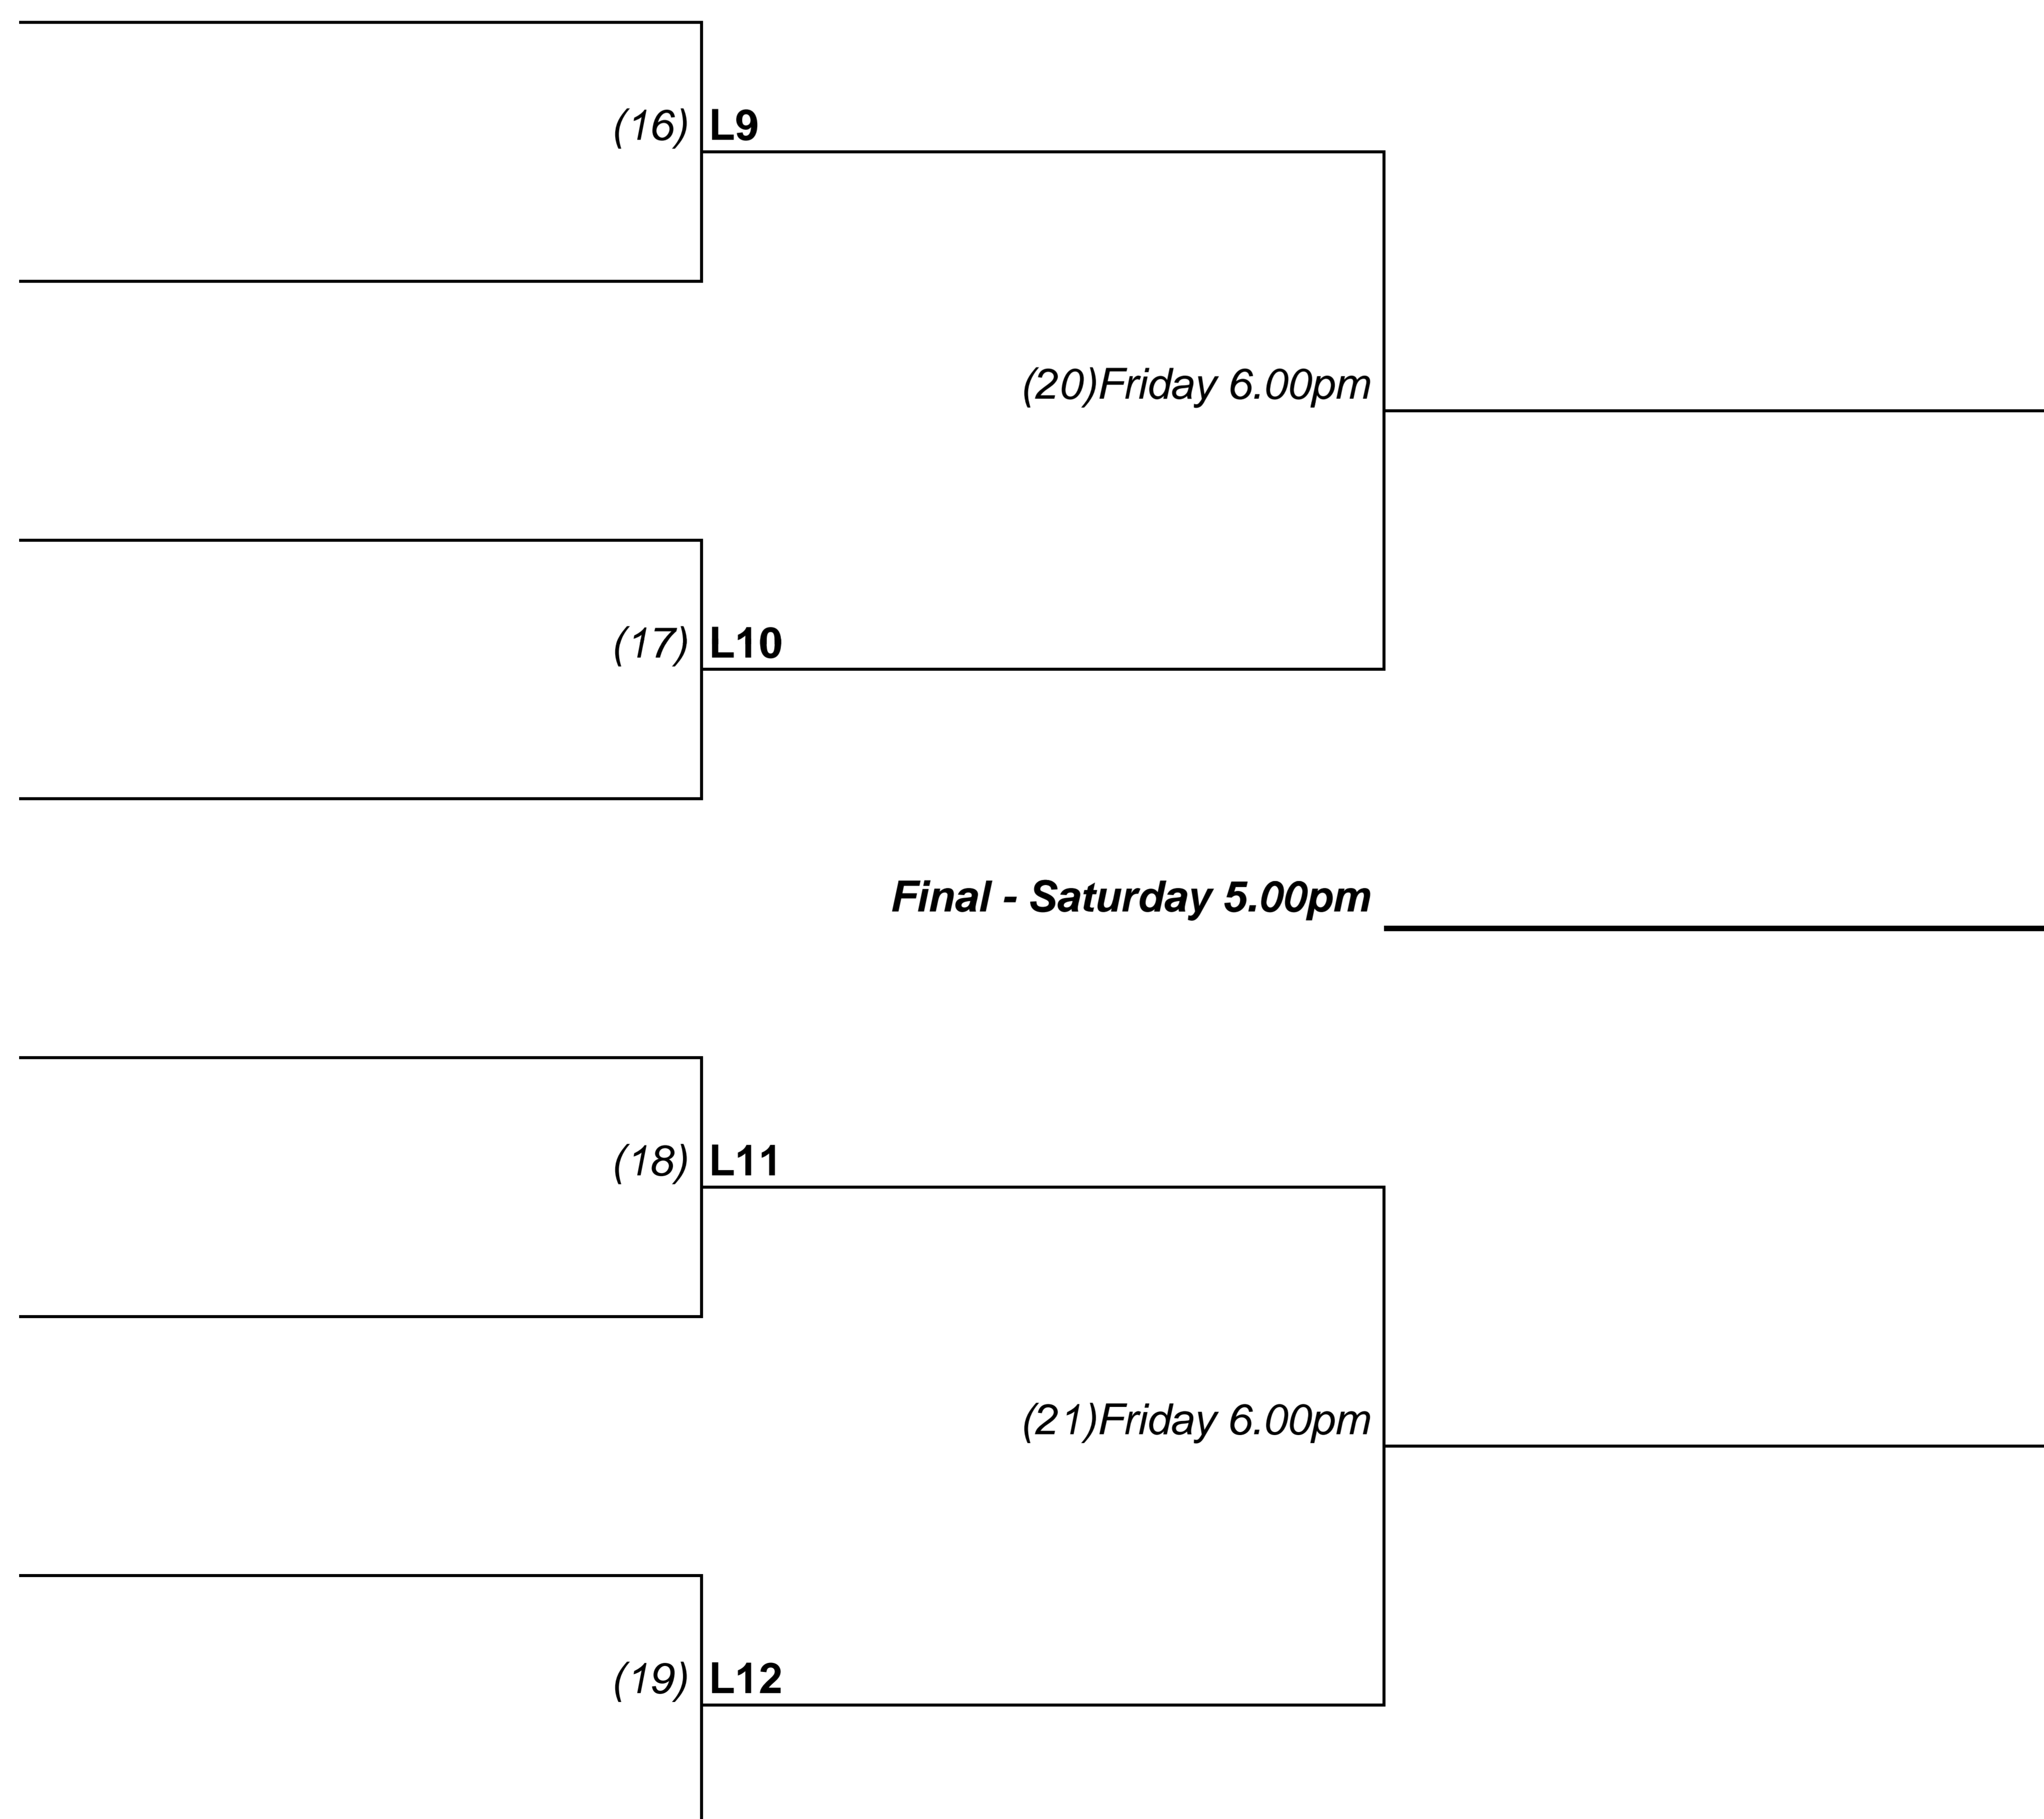

BERMUDA BLUEPRINTING CHAMPIONSHIPS - A CONSOLATION