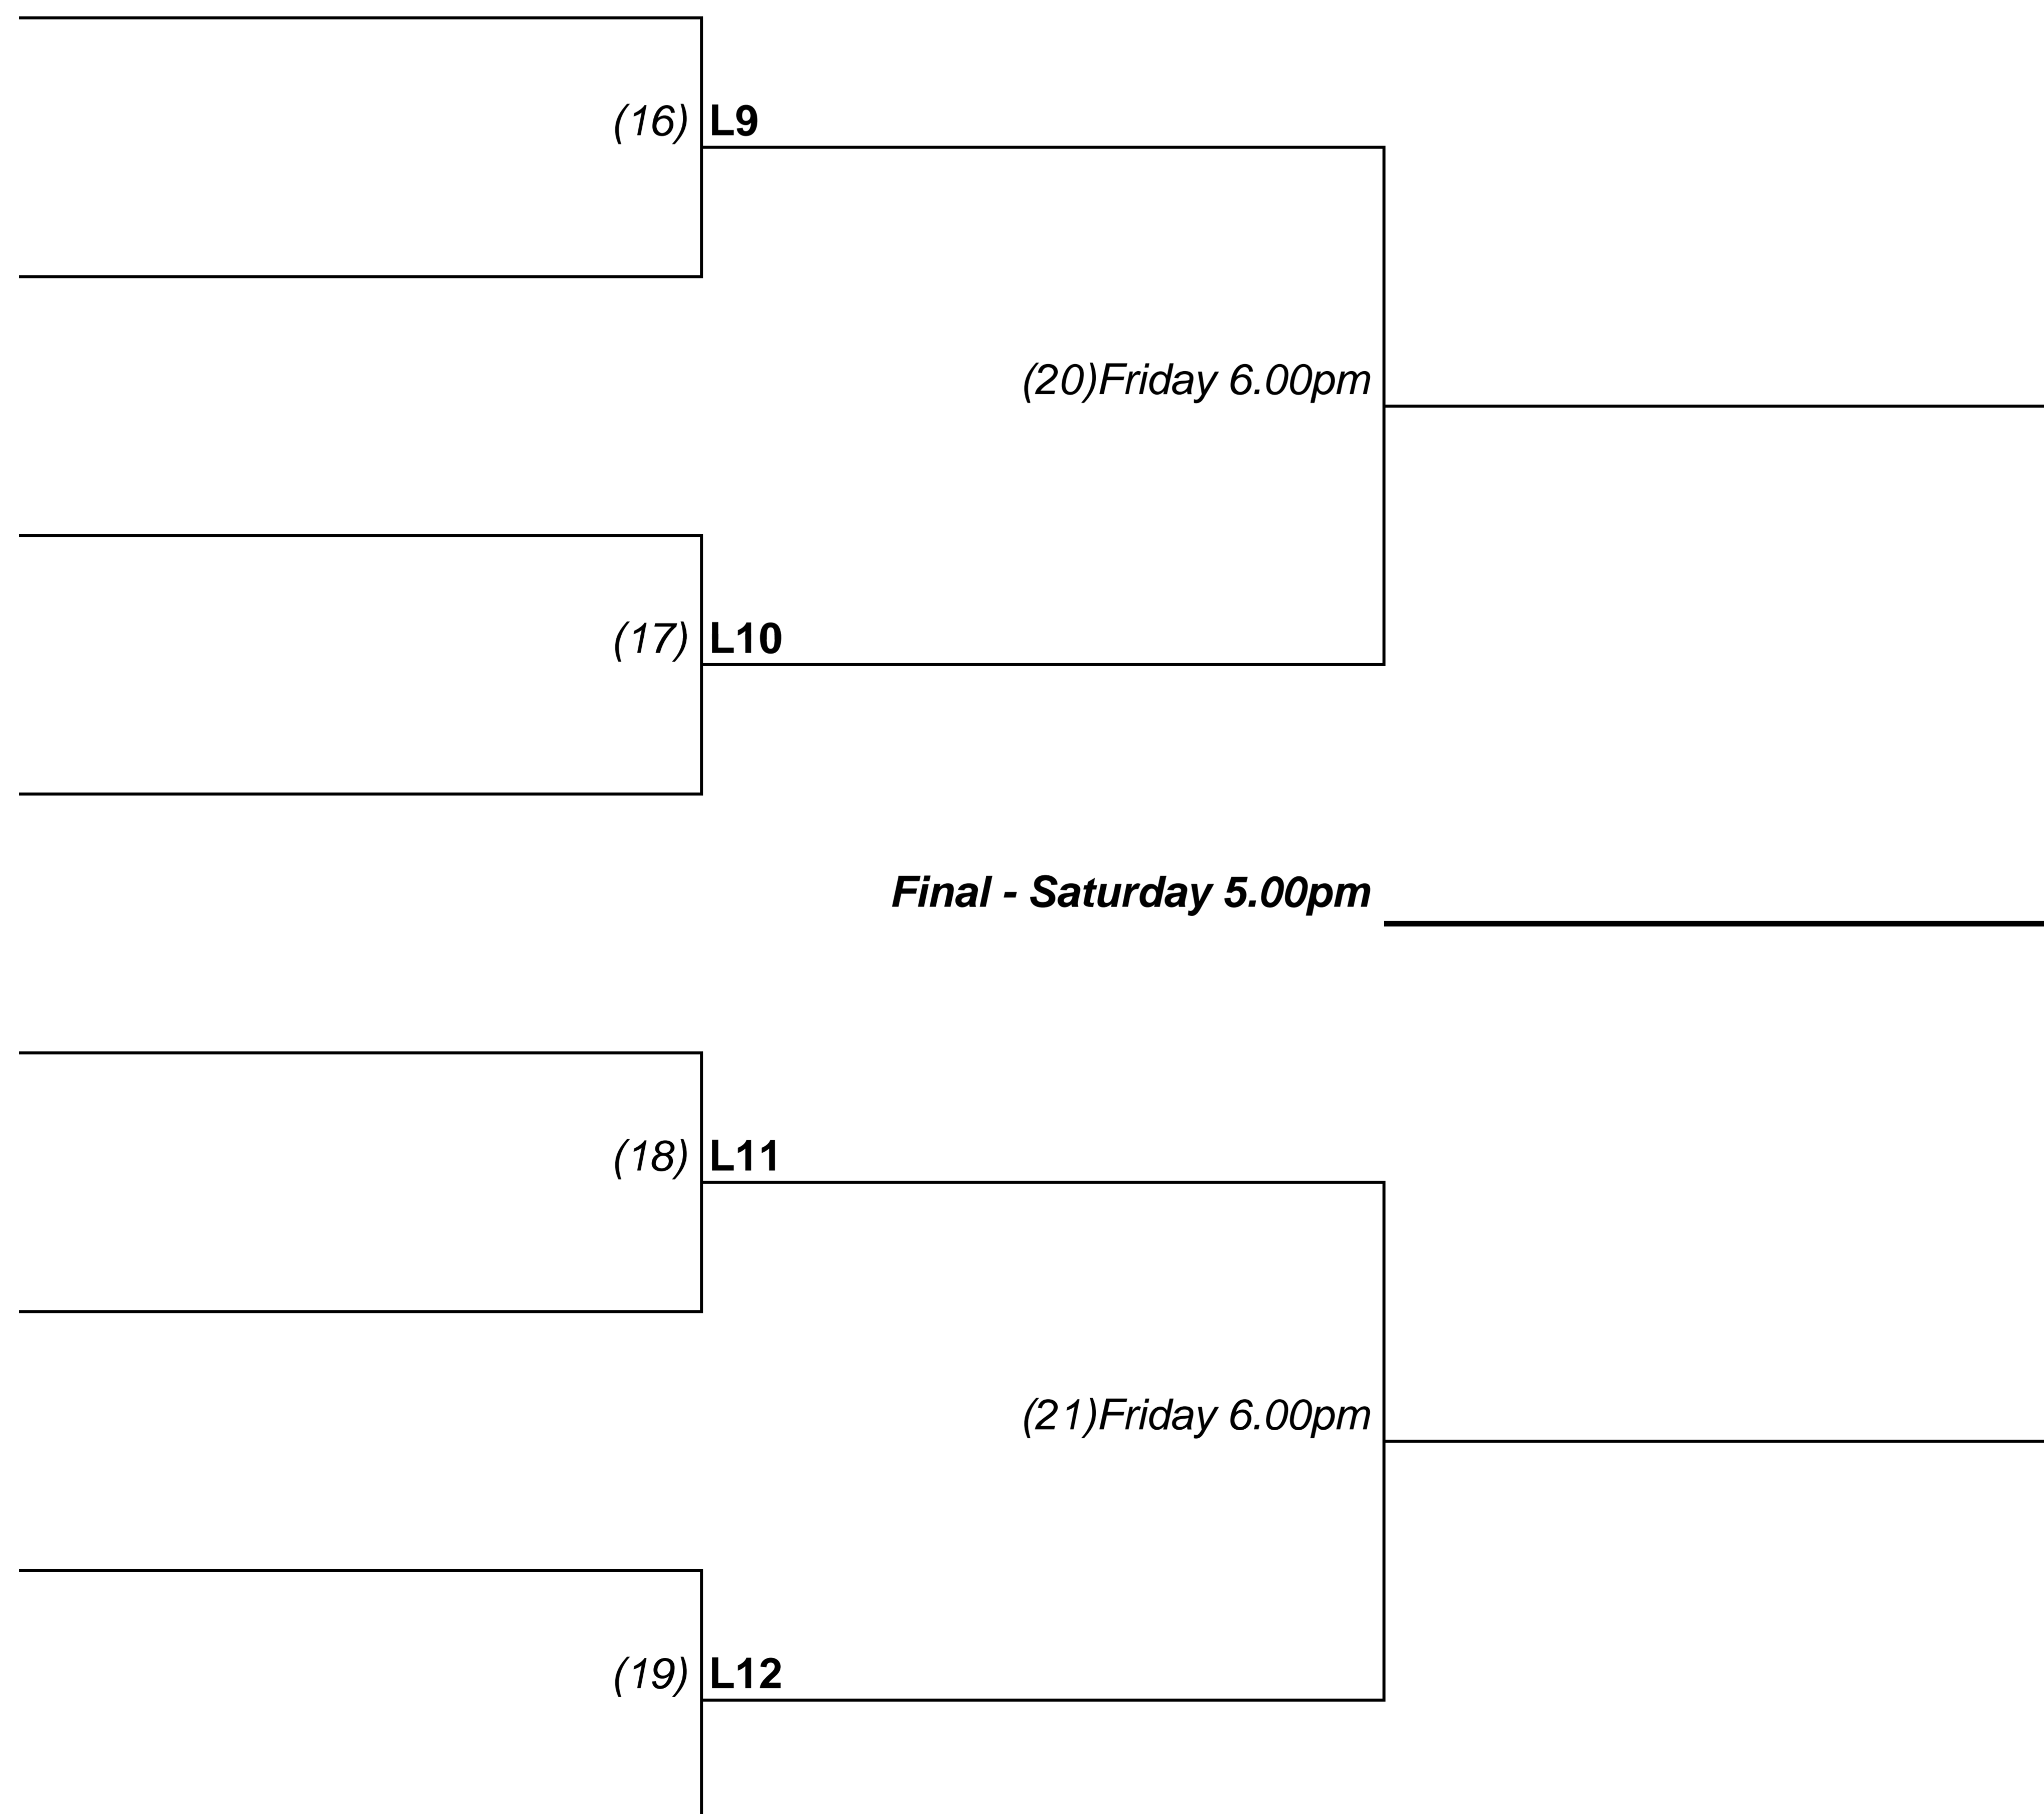

BERMUDA BLUEPRINTING CHAMPIONSHIPS - A CONSOLATION