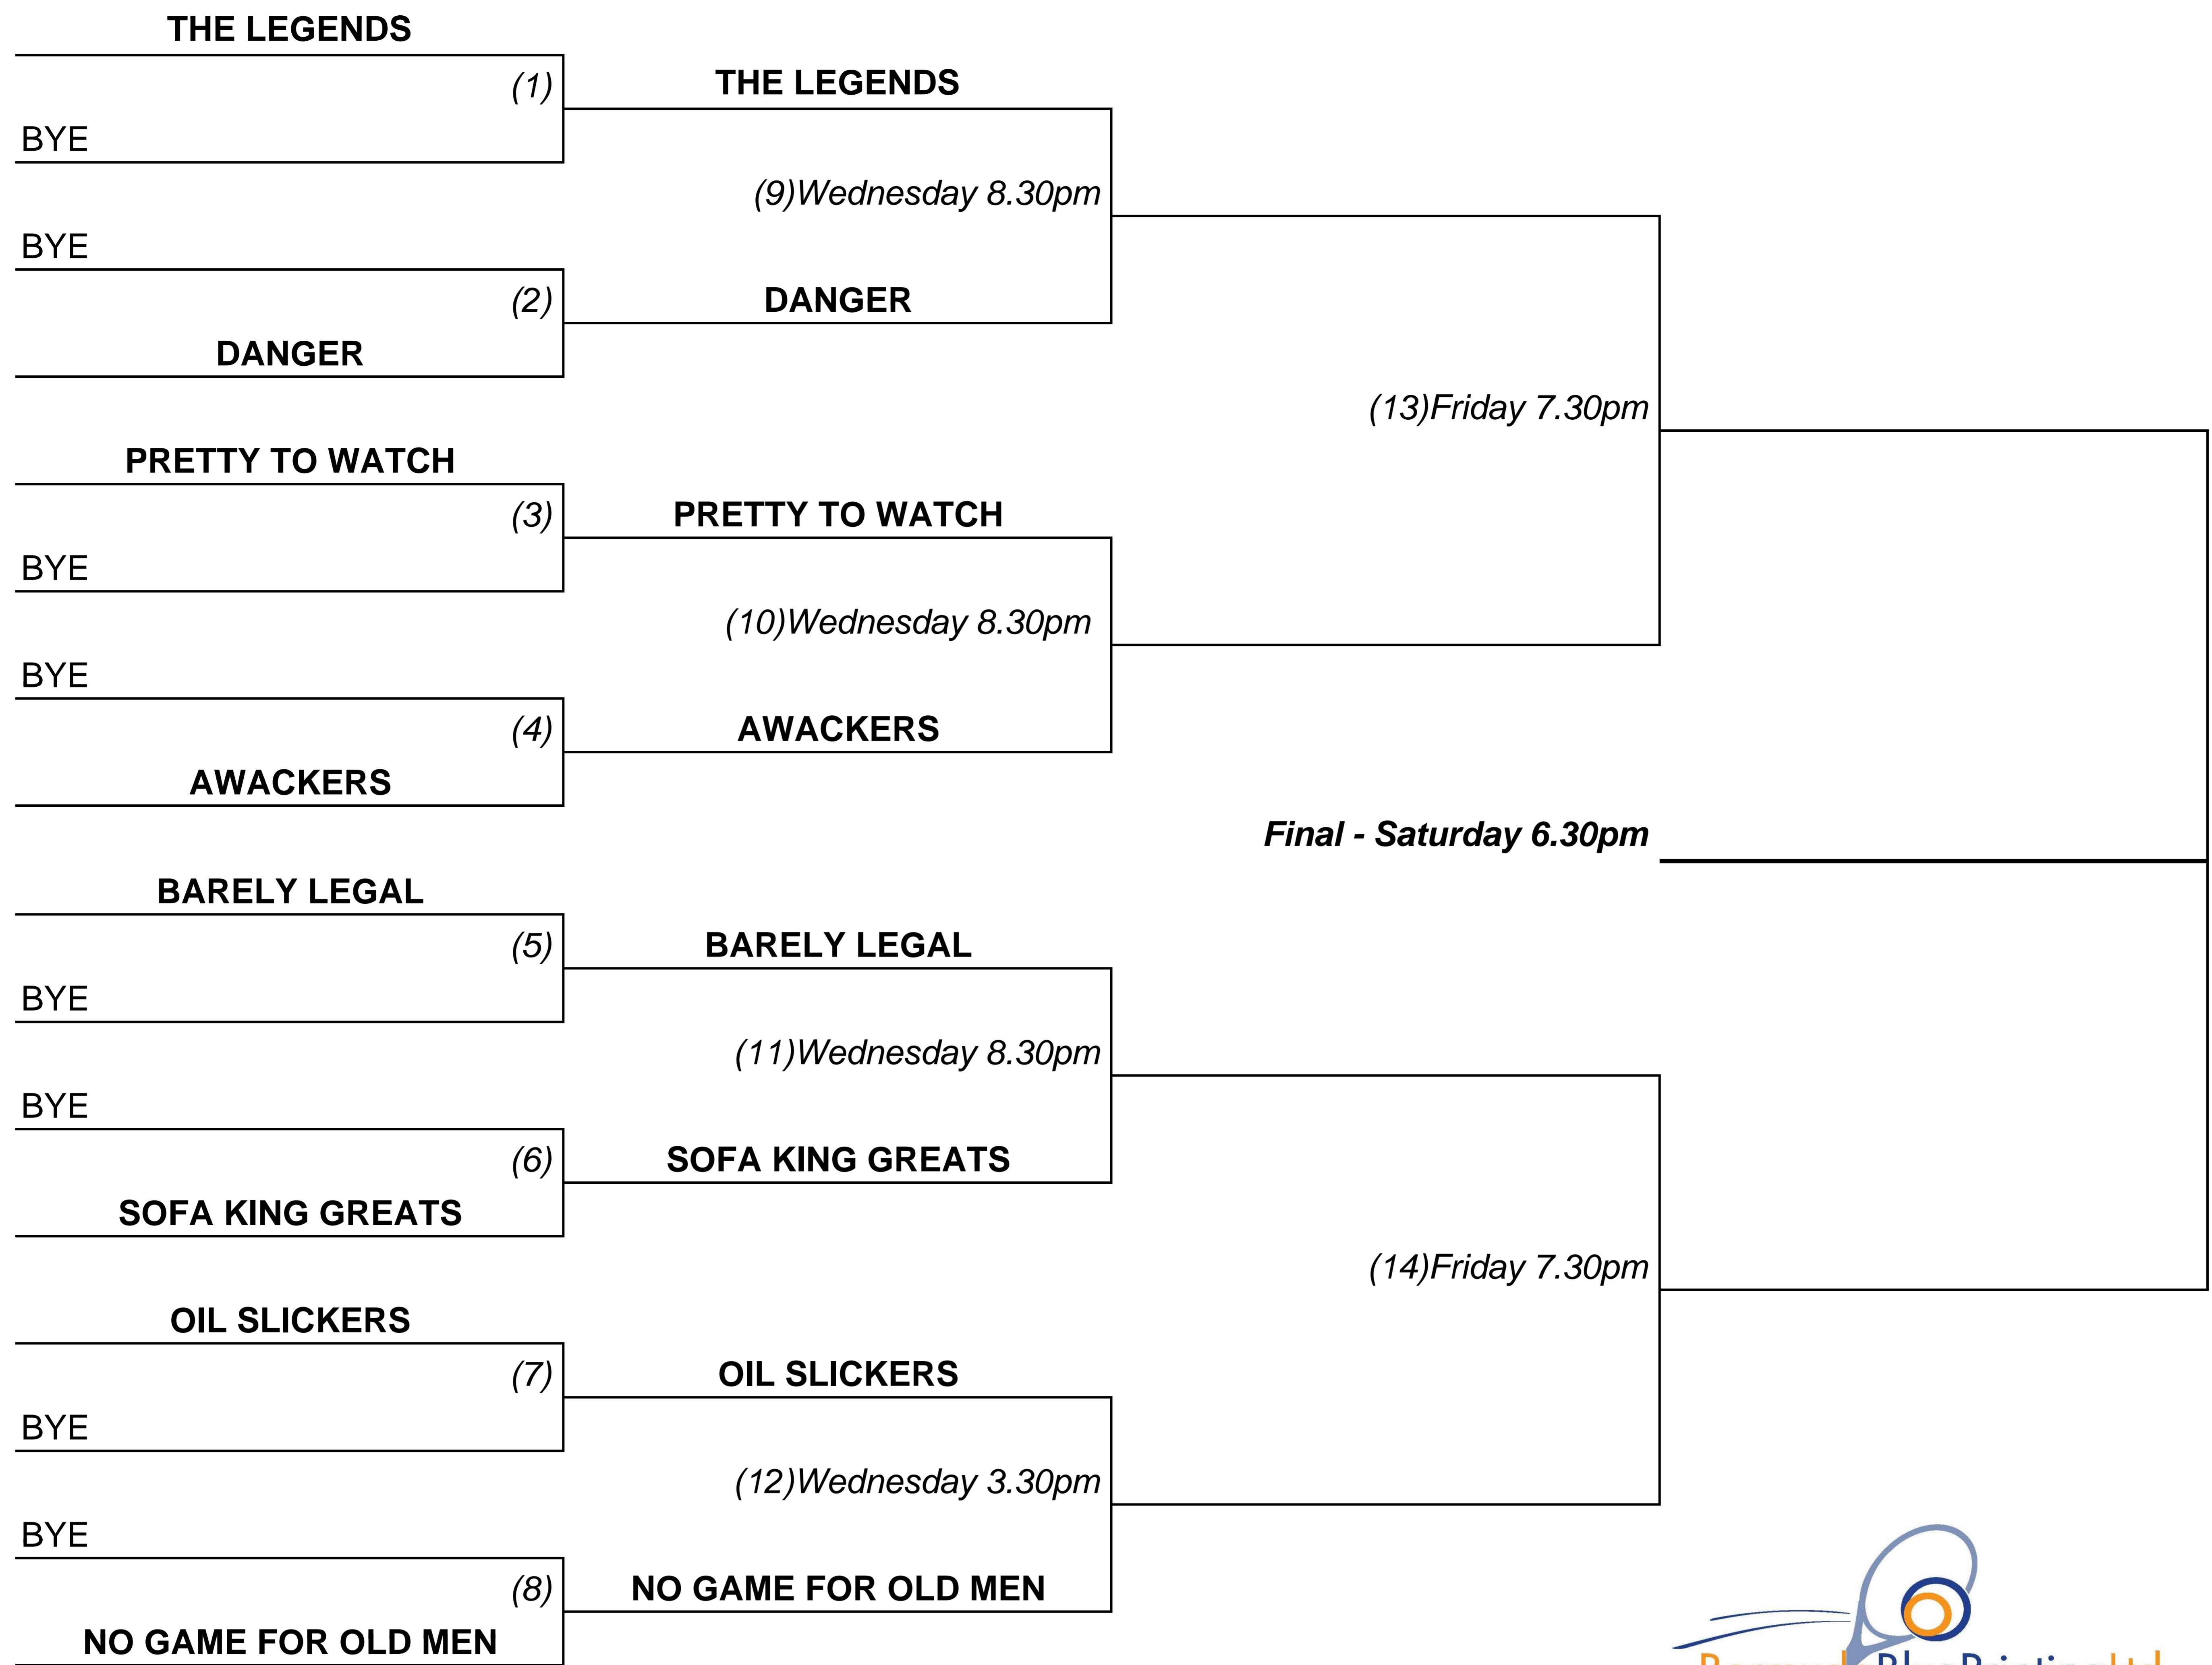

BERMUDA BLUEPRINTING CHAMPIONSHIPS - A DRAW