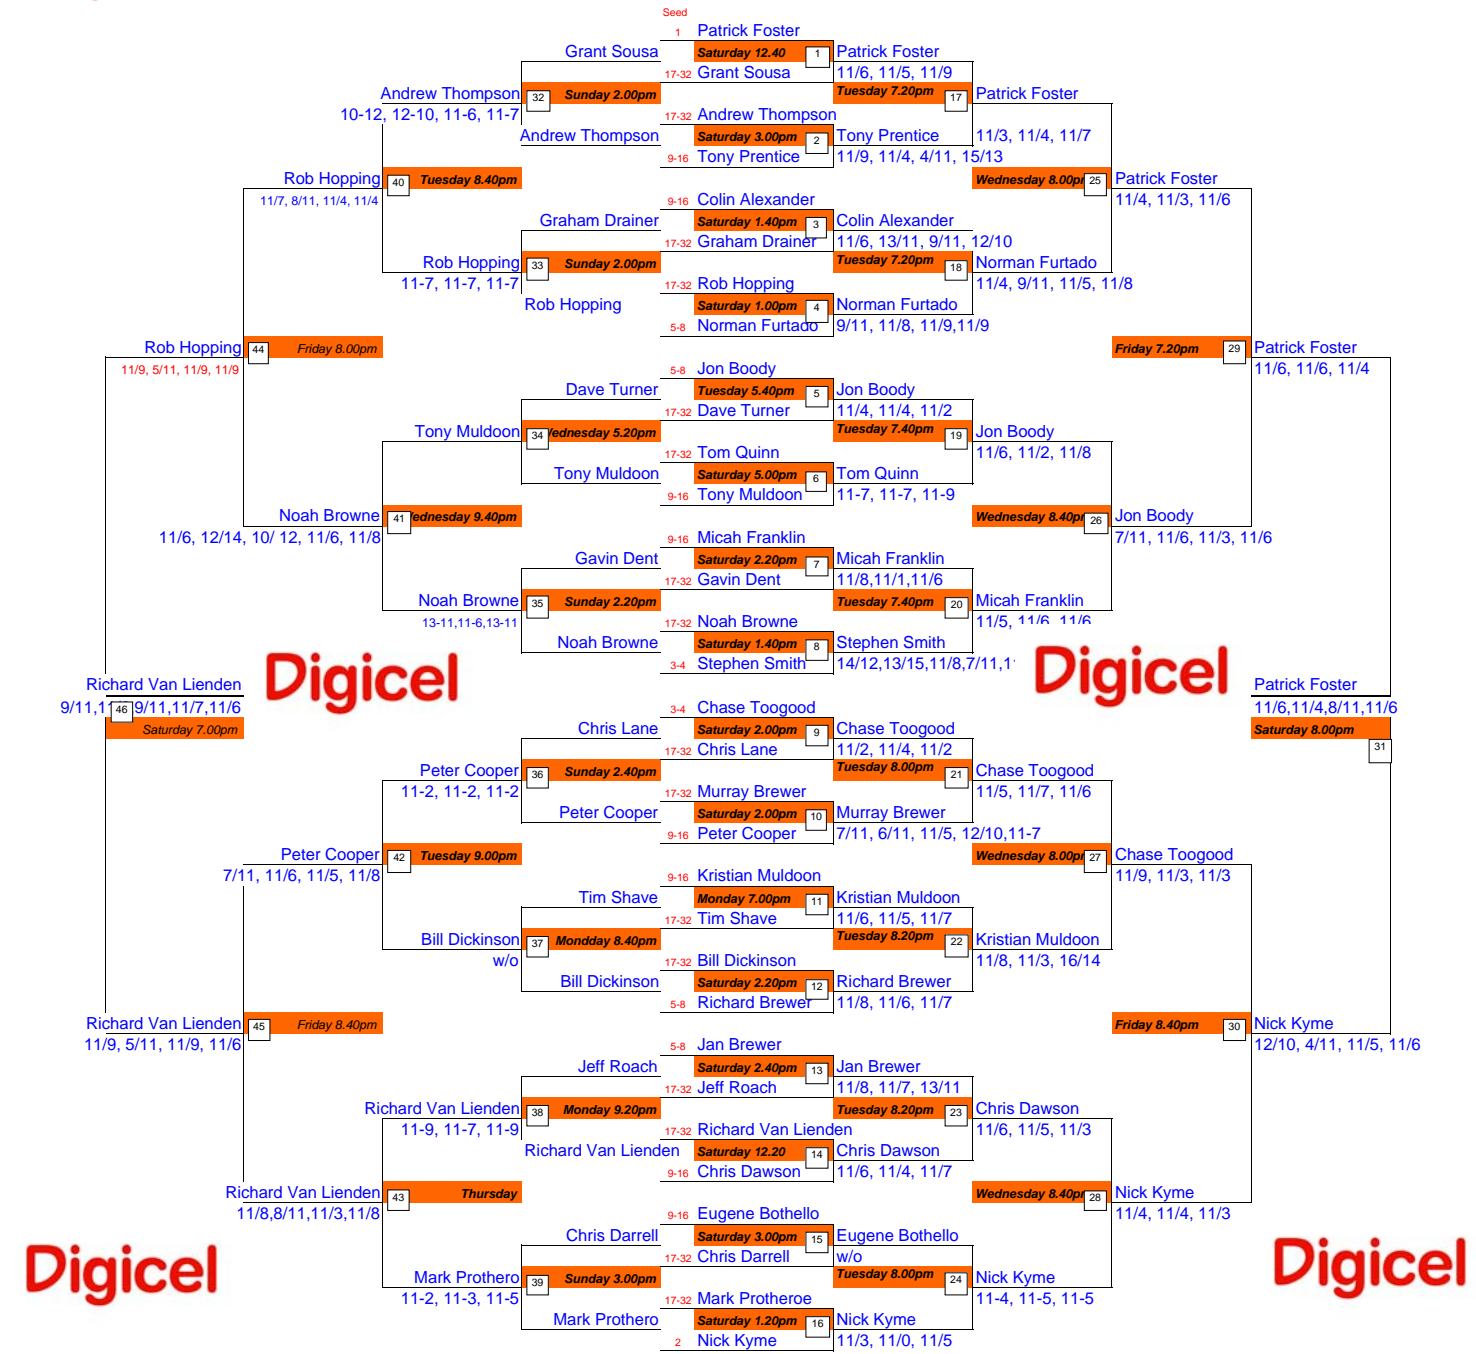

Digicel Bermuda National Squash Championships 2008 Main Draw Men's Open