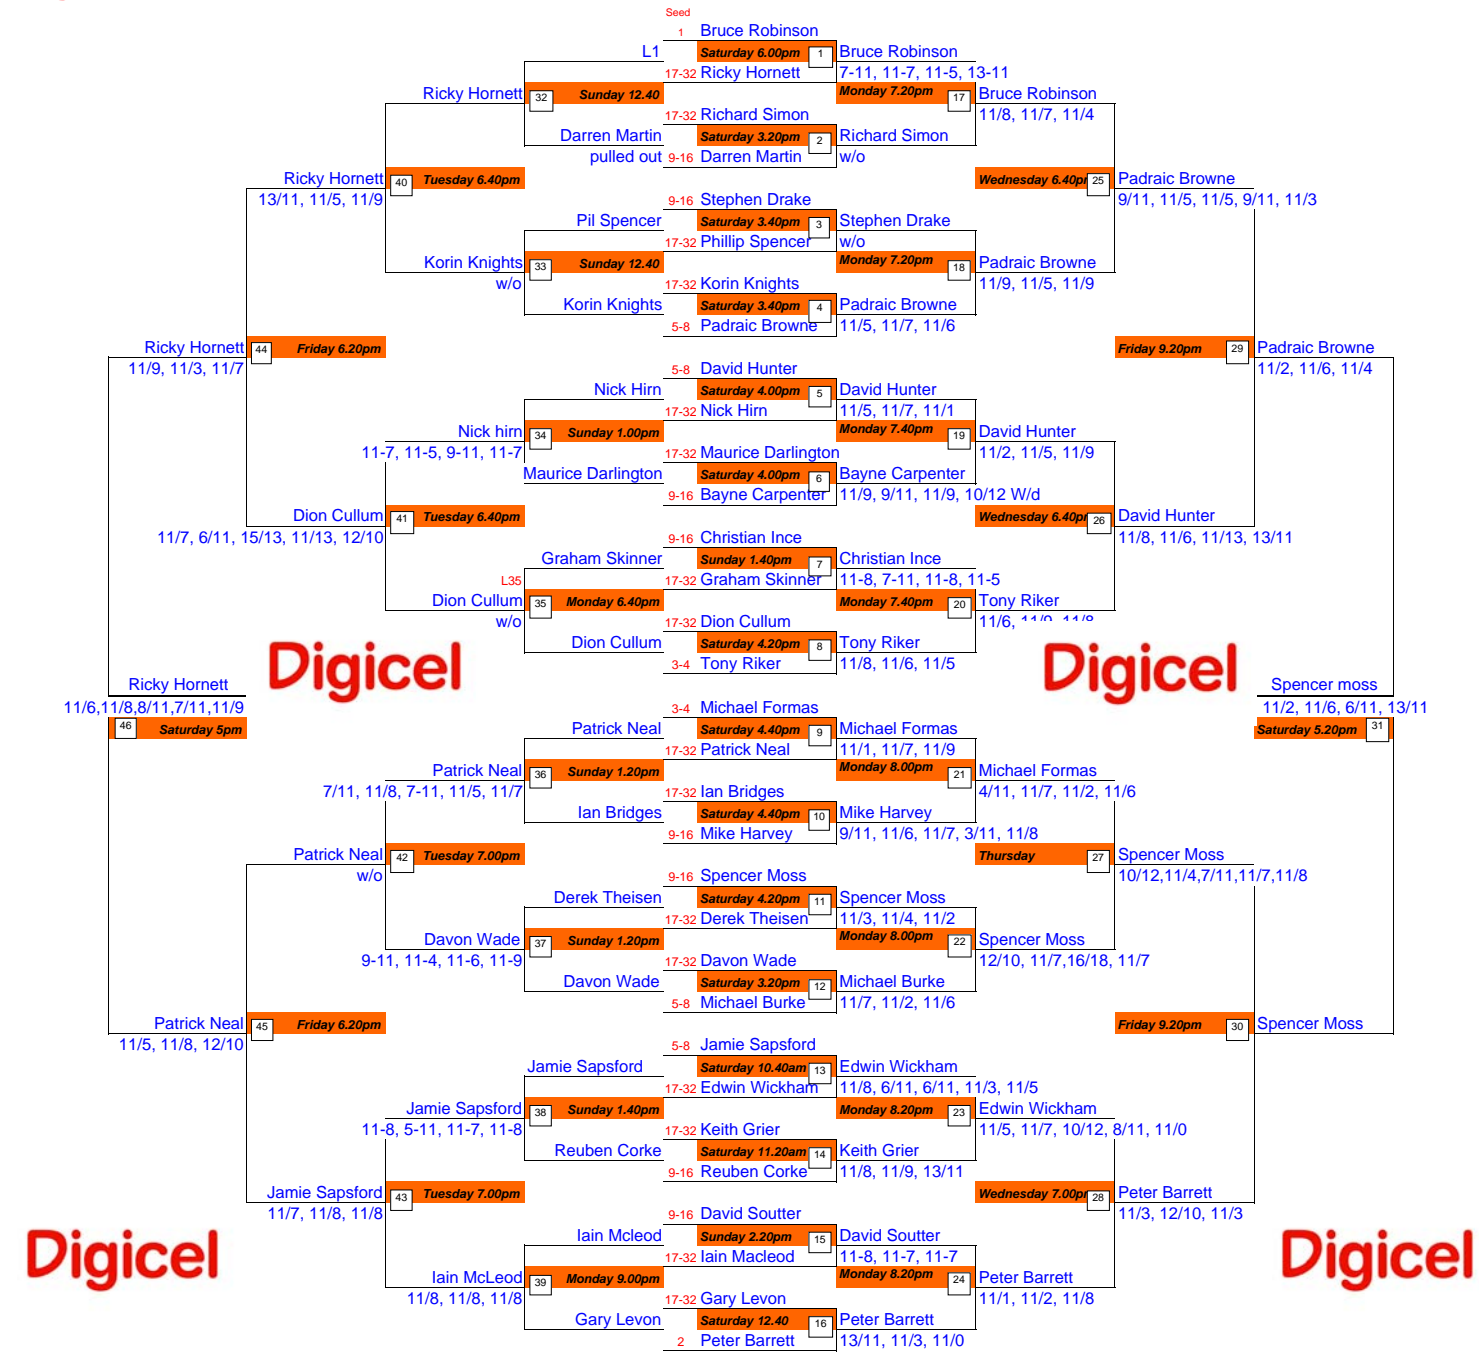

Digicel Bermuda National Squash Championships 2008 Main Draw Men's Division 1