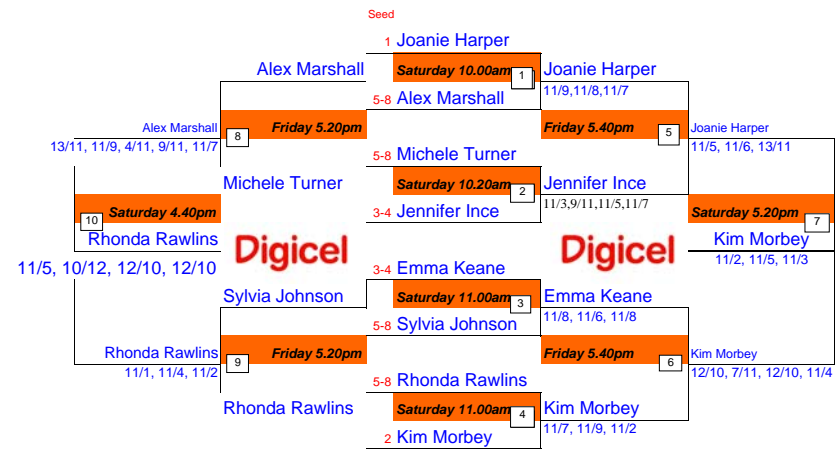

## Digicel Bermuda National Squash Championships 2008 Main Draw Ladies Division 1

## Digicel Bermuda National Squash Championships 2008 Main Draw Ladies Veterans