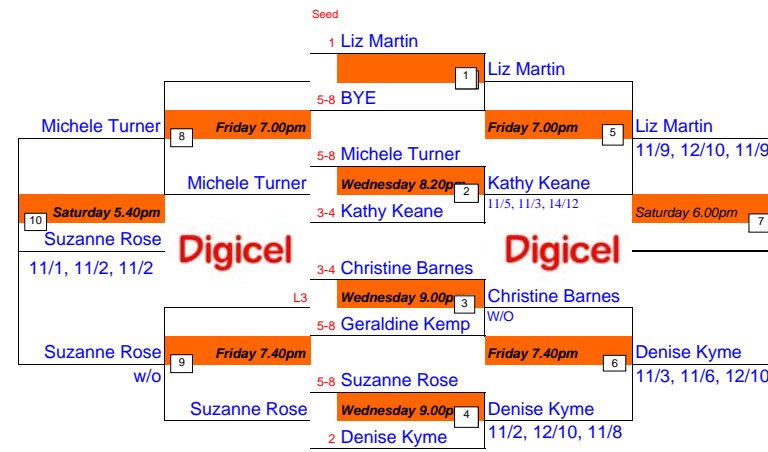

## Digicel Bermuda National Squash Championships 2008 Main Draw Ladies Division 1

## Digicel Bermuda National Squash Championships 2008 Main Draw Ladies Veterans